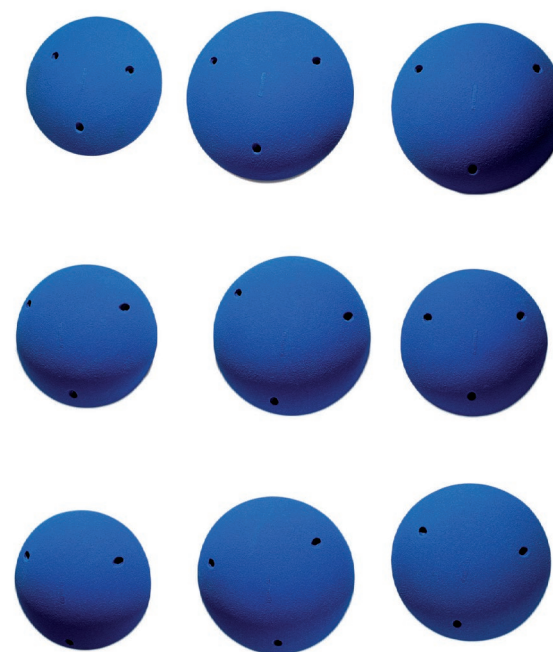

M-L

24 pieces

Scale: 7 cm

SAVANNA HILLS 3

SX-S

18 pieces

Scale: 7 cm

The image features four red, curved, ring-like objects arranged vertically against a black background. Each object has a central hole and two smaller holes on its outer surface. The objects appear to be made of a textured material, possibly wood or plastic, and show signs of wear and discoloration. The top object is partially cut off at the top edge. The second object from the top is the most complete, showing its full shape. The third and fourth objects are also partially cut off at the bottom edge.

WOKS 4

XL-XXL

6 pieces

Scale: 7 cm

WOKS 5

L

9 pieces

Scale: 7 cm