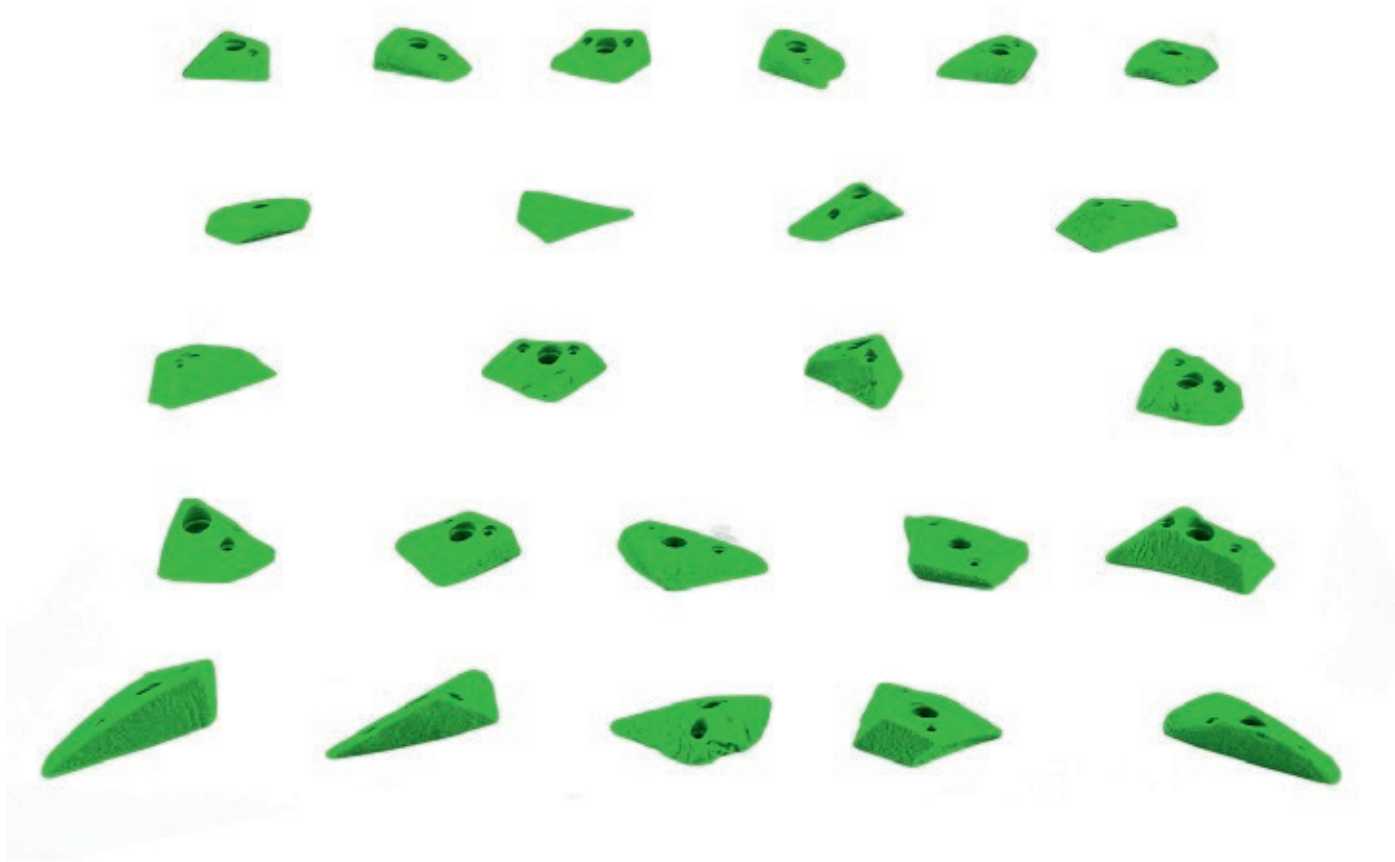

TINY CRUSHER 2

XS

24 pieces

Scale: 7 cm