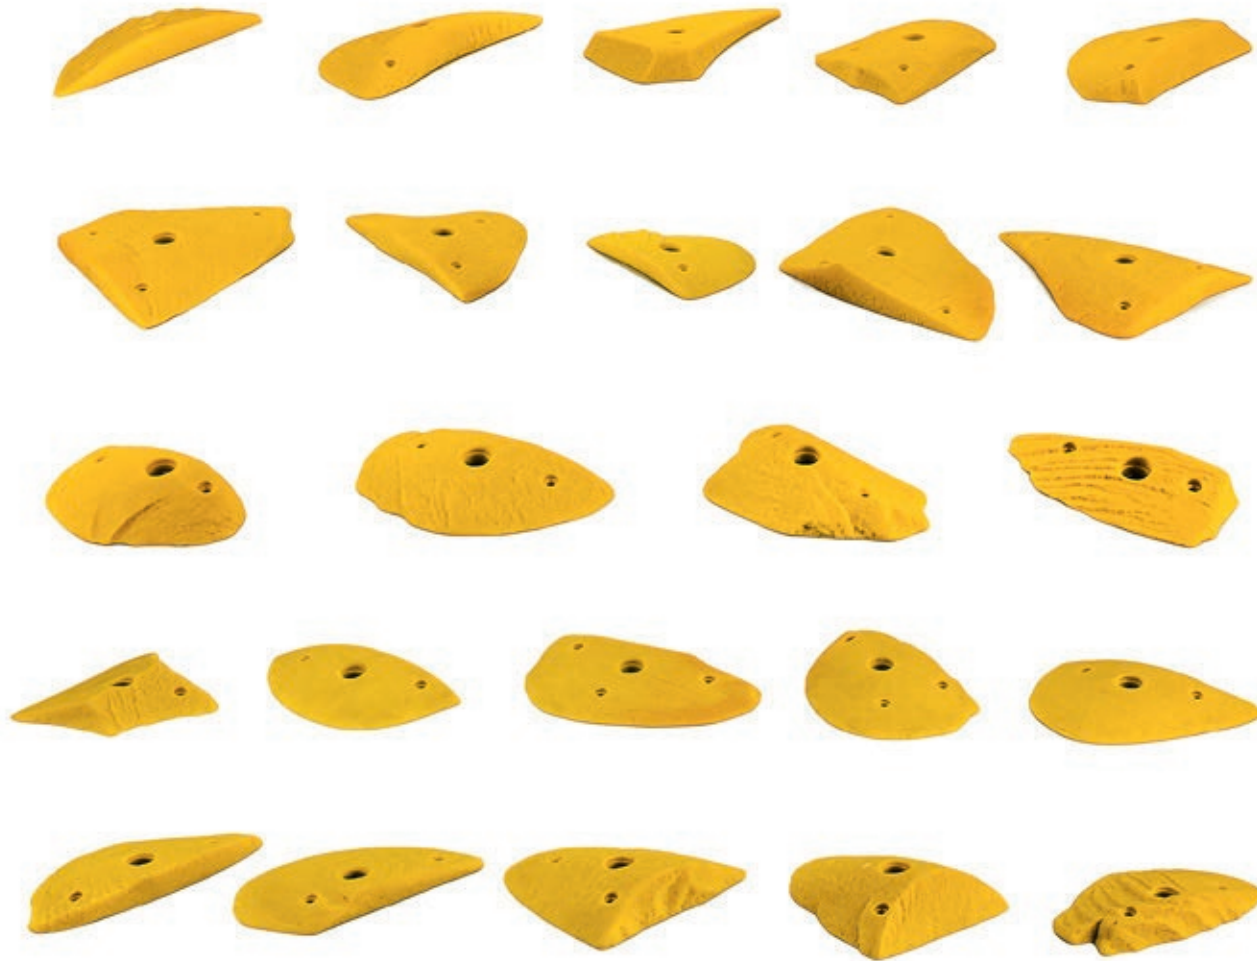

L

18 pieces

Scale: 7 cm

LIGHT CRUSHER 3

L

24 pieces

Scale: 7 cm

ESSENTIAL CRUSHER 1

XL

6 pieces

Scale: 7 cm

ESSENTIAL CRUSHER 2

XL

6 pieces

Scale: 7 cm

ESSENTIAL CRUSHER 3