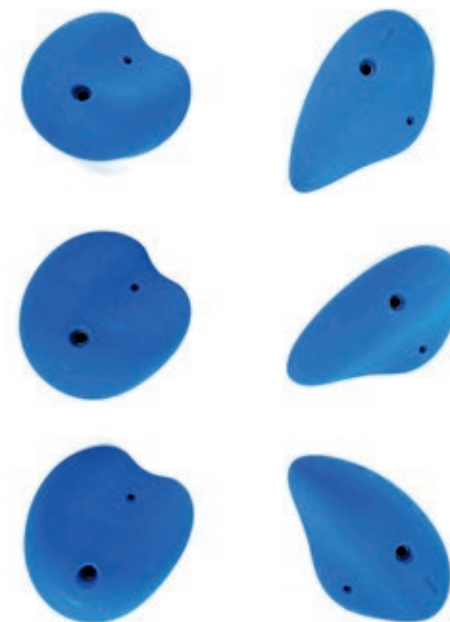

PIPE

M

2 pieces

Scale: 7 cm

BIG STUFF

WORM PINCHES

L

6 pieces

Scale: 7 cm

DEEP WATER

XL

6 pieces

Scale: 7 cm

RAIN FOREST

RAIN FOREST 1

L

M-L

24 pieces

Scale: 7 cm

SAVANNA HILLS 3

SX-S

18 pieces

Scale: 7 cm

The image features four red, curved, ring-like objects arranged vertically against a black background. Each object has a central hole and two smaller holes on its outer surface. The objects appear to be made of a textured material, possibly wood or plastic, and show signs of wear and discoloration. The top object is partially cut off at the top edge. The second object from the top is the most complete, showing its full shape. The third and fourth objects are also partially cut off at the bottom edge.