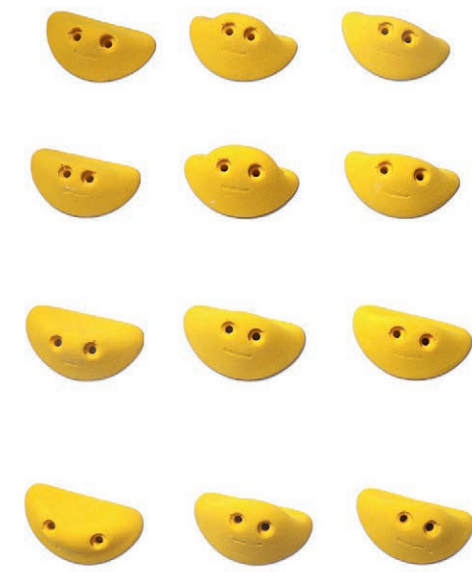

XL

6 pieces

Scale: 7 cm

VOLCANOES 2

L

6 pieces

Scale: 7 cm

The background of the image is a repeating pattern of yellow climbing holds. Each hold is a semi-circular shape with a central circular hole and two smaller circular holes on either side, resembling a face with eyes. The holds are arranged in a grid-like pattern, with some variations in their orientation and position. The text "LOVE HANDLE FOOTHOLDS" is centered in the upper half of the image.

LOVE HANDLE FOOTHOLDS

LOVE HANDLE FOOTHOLDS 1

S

12 pieces

Scale: 7 cm

LOVE HANDLE FOOTHOLDS 2

S

12 pieces