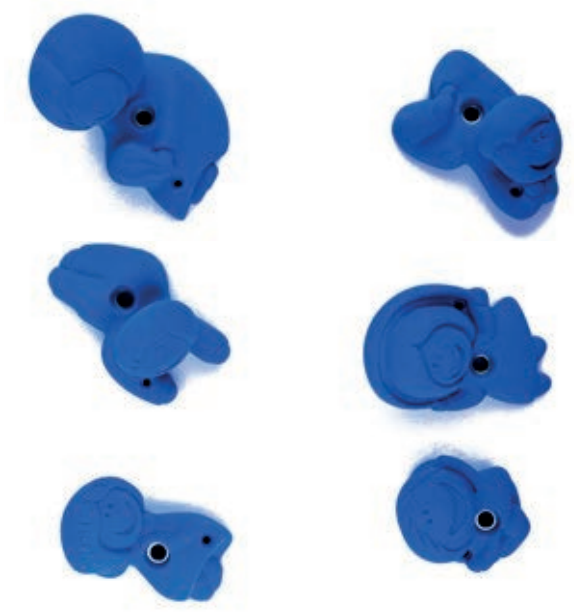

HAPPY KIDS 1

M

6 pieces

Scale: 7 cm