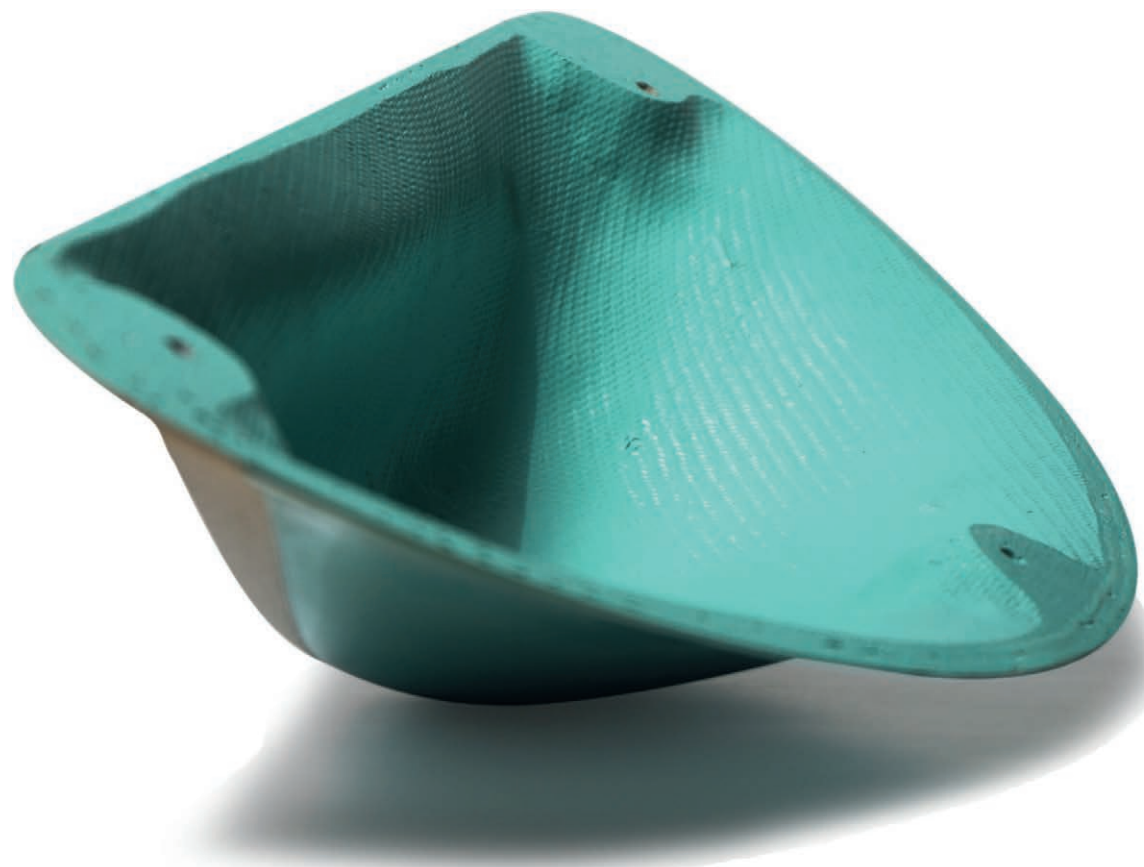

CRIMPS & CO.

KATANA

L

12 pieces

Scale: 7 cm

Our new super light MACROS series, specially coated for maximum grip: Built from high-performance composite, they're extremely durable, yet light and easy to handle. Rumour has it they can be overrun with a car and come out fully intact.

MACROS

LOVE HANDLES

LOVE HANDLE MEGA 1

1 piece

Scale: 7 cm

LOVE HANDLE MAXI 1

1 piece

Scale: 7 cm