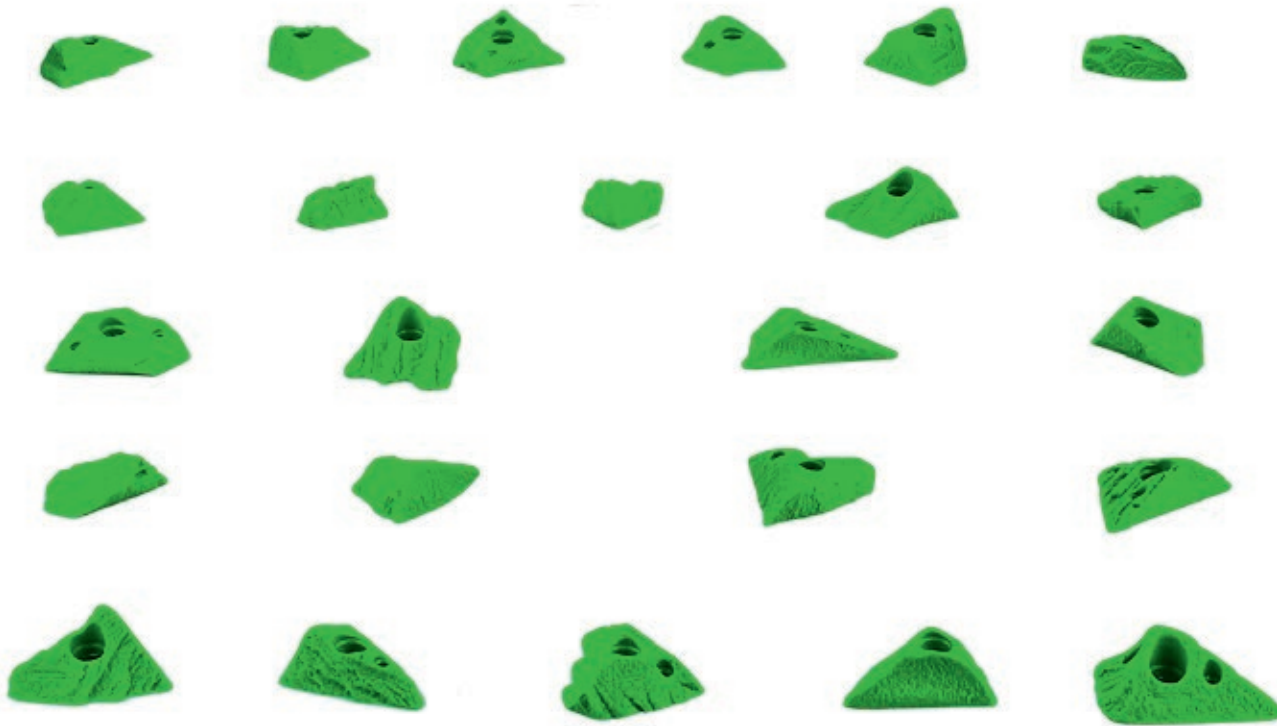

TINY CRUSHER 1

XS

24 pieces

Scale: 7 cm