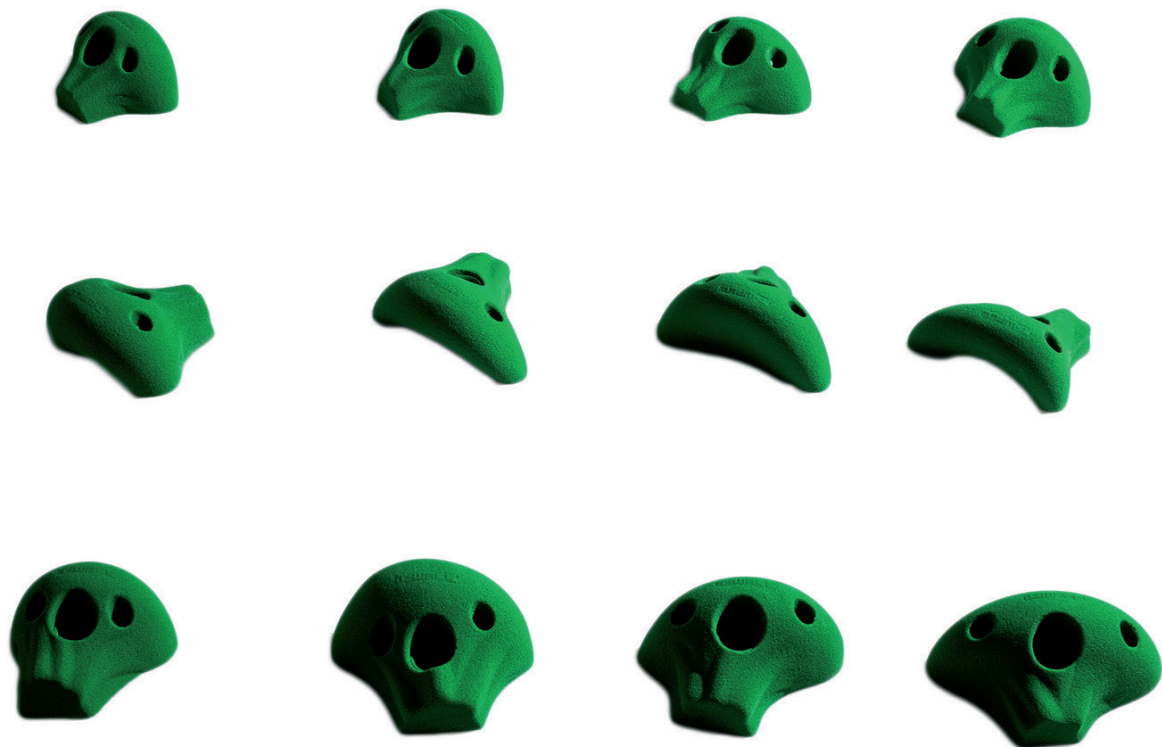

RAIN FOREST 4