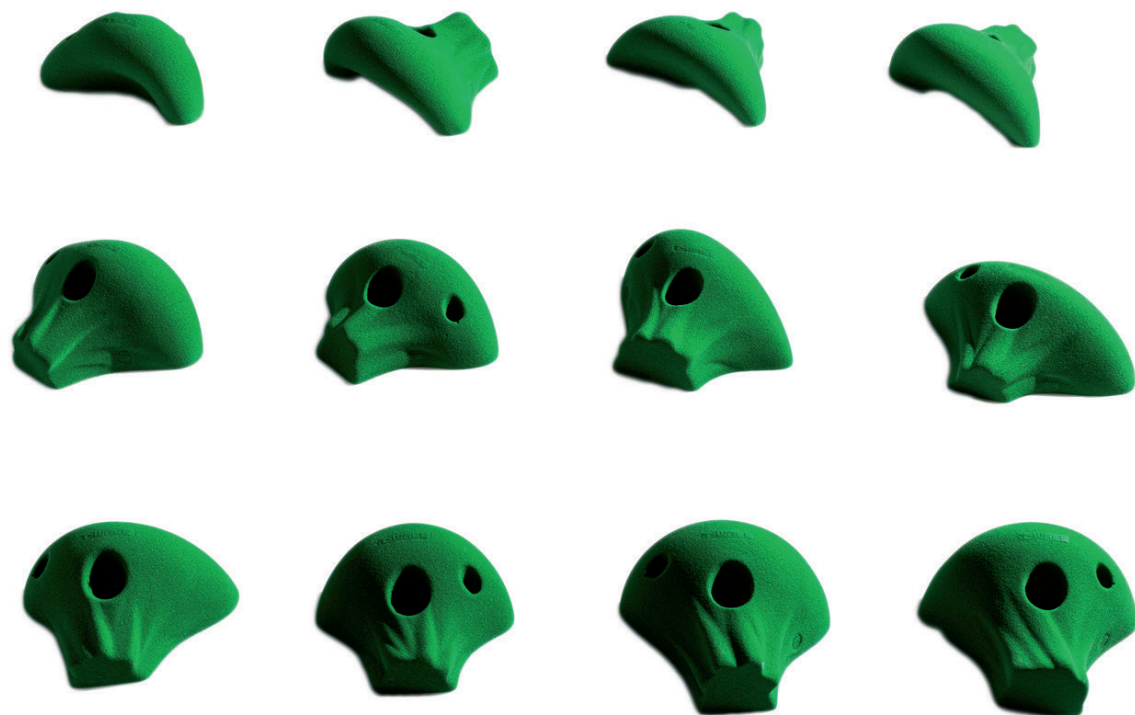

RAIN FOREST 3